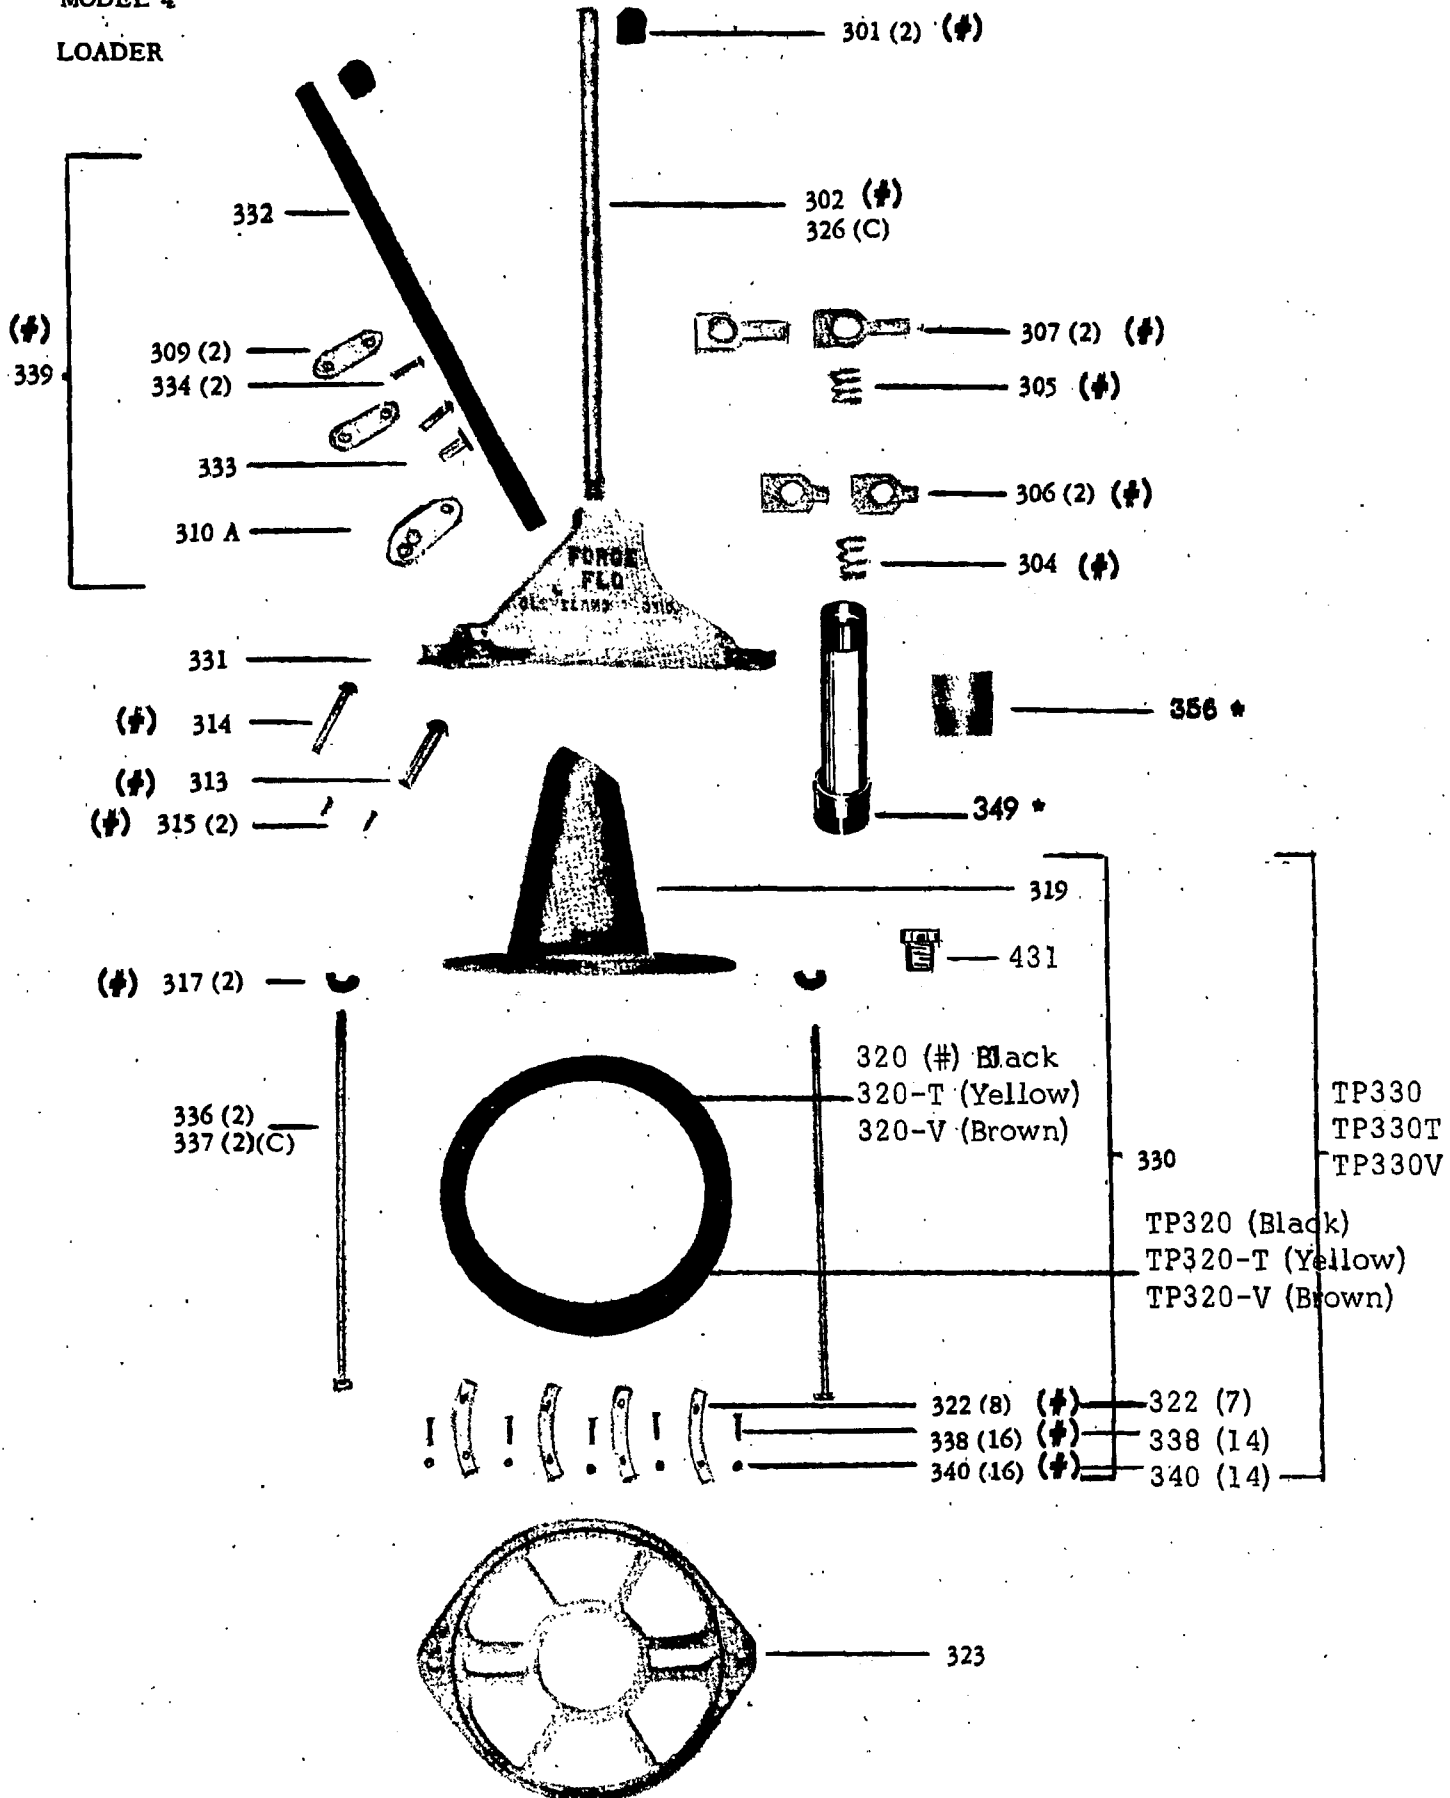

PARTS LIST

MODEL 4

LOADER

(C) Canadian
 * Special thread adapters available

(#) Parts contained in 363 repair kit