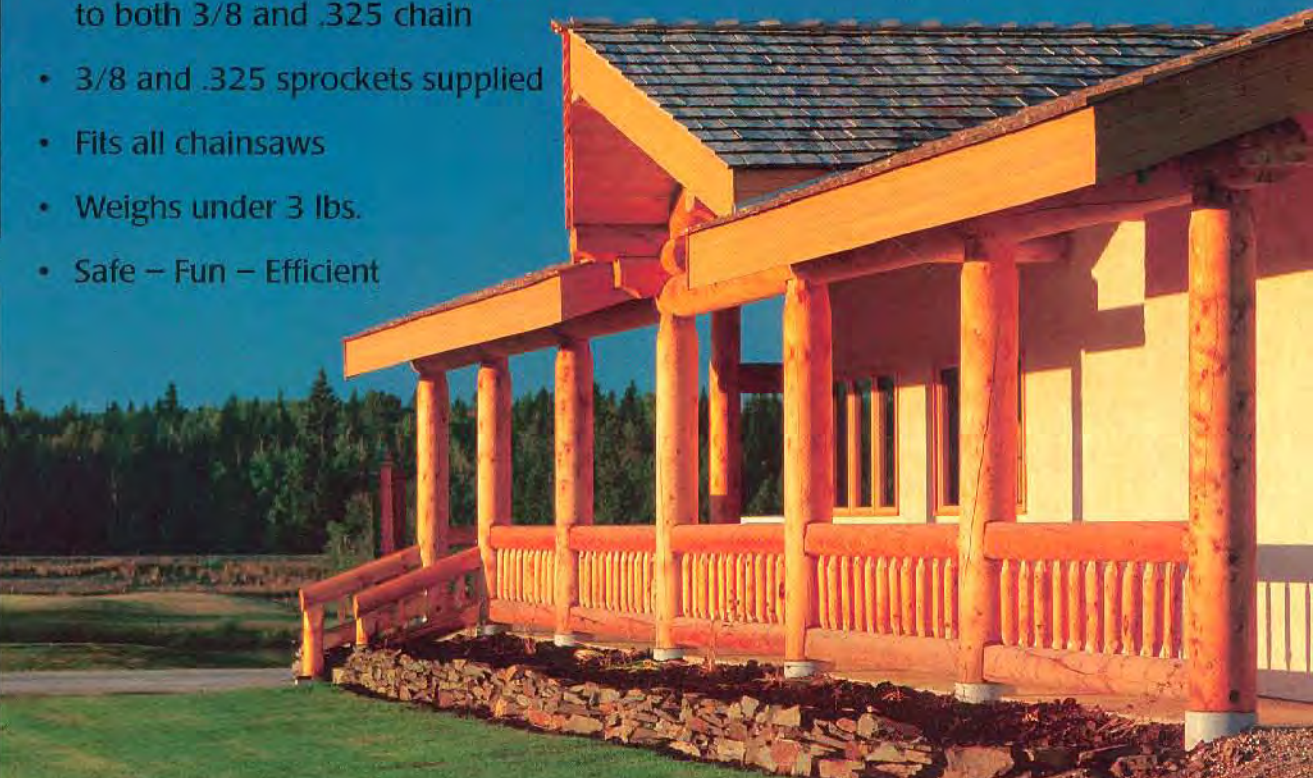

Inquiries:

PROUDLY DISTRIBUTED BY:
SCHROEDER LOG HOME SUPPLY INC.
1101 SE 7th Ave Grand Rapids, MN 55744
1-800-359-6614 Fax: (218) 326-2529
www.loghelp.com